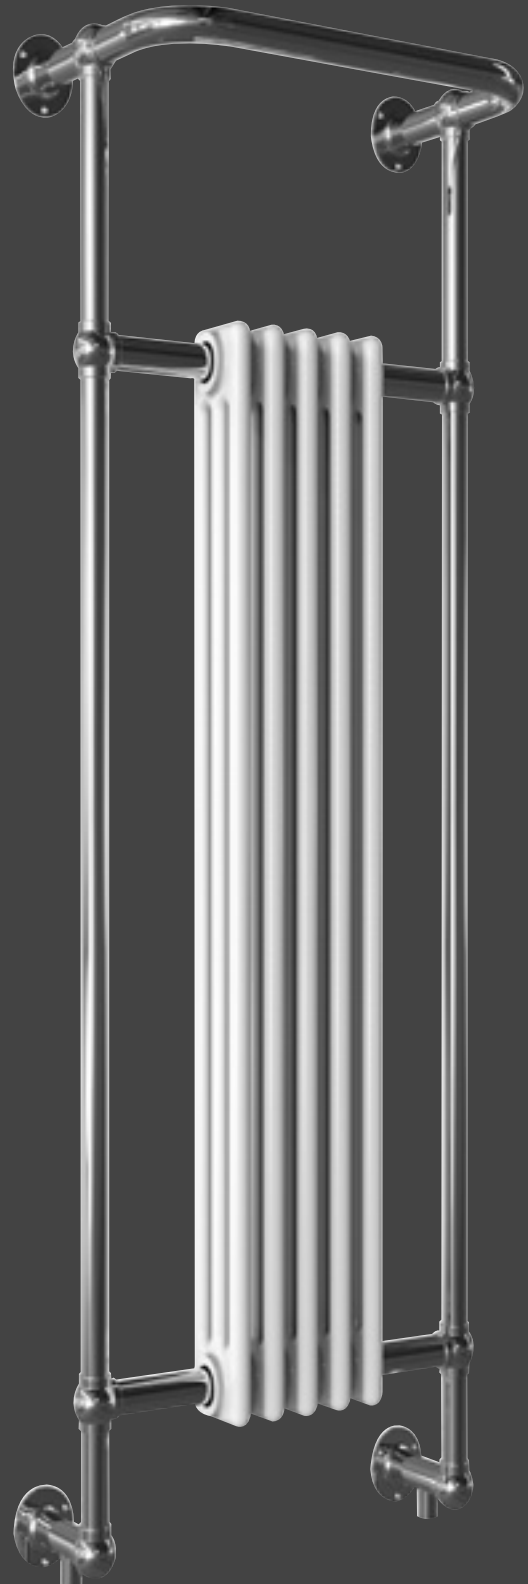

Barium Wall

H1403 x B575 x D250 | HH500

CV-water = 824 Watt bij 50 °C

Optie elektrisch 400 Watt + €

WB013WMCS	Chroom
WB013WMNS	Nikkel
WB013WMGS	Goud