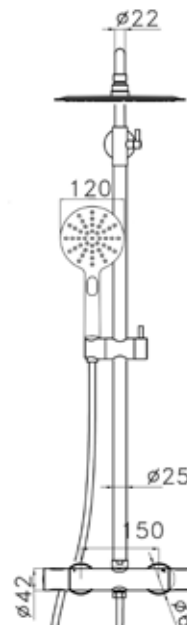

VIKTOR

ST15VMK

COOL TOUCH

Thermostatisch opbouw doucheset.
Thermostatic shower mixer system.

Prijs: €698,-

- -Thermostatic Mixer:
- Core material: Brass
- Cartridge: Thermostatic
- Integrate diverter ceramic disc valve
- Cool touch technology
- -Stainless steel adjustable riser rail
- -250mm, SS304, Aeratorinduction Thin Head
- -Handset: Select 3 mode, Chrome, ABS
- -Handset holder: Brass
- -Hose: Chrome PVC, 1.5m
- -Fitting: S union

ST15VM

Thermostatisch opbouw doucheset.
Thermostatic shower mixer system.

Prijs: €499,-

- -Thermostatic Mixer:
- Core material: Brass
- Cartridge: Thermostatic
- Integrate diverter ceramic disc valve
- Cool touch technology
- -Stainless steel adjustable riser rail
- -250mm, SS304, Aeratorinduction Thin Head
- -Handset: Select 3 mode, Chrome, ABS
- -Handset holder: Brass
- -Hose: Chrome PVC, 1.5m
- -Fitting: S union