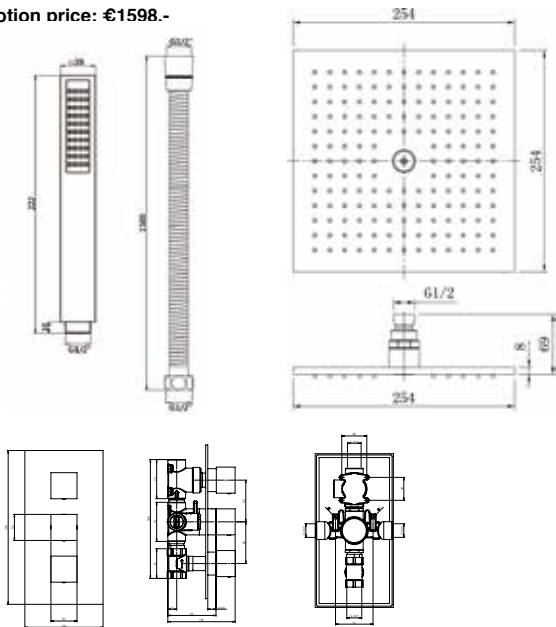

SB Thermo-set 11 Square

Monocomando incasso doccia termostatico con deviatore a 2 vie e scatola d'installazione.

Thermostatic built-in shower with 2 stop-cocks.

CP SBTEX 11 CP

Promotion price: €1048,-

BM SBTEX 11 BM

Promotion price: €1598,-