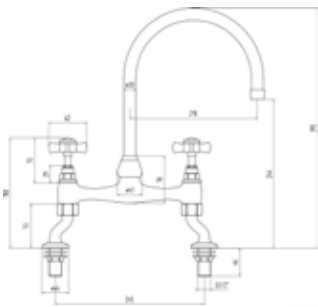

ST04WE

Handset voor wandmontage.
Shower handset wall bracket.

Prijs: €99,-

- Chrome
- Brass wall bracket
- ABS handset
- 1.5m shower hose

KEUKENKRANEN

ST77FK

Keukenmengkraan.
Kitchen sink mixer.

Prijs: €158,-

- Core material: Brass
- Chrome
- Cartridge: Ceramic cartridge
- Aerator: Neoperl
- 360° Swivel Spout
- Fitting: Flexible connecting hoses

ST77TSK

Keukenmengkraan chroom.
Kitchen sink mixer chrome.

Prijs: €96,-

- Core material: Brass
- Chrome
- 1/4 Turn 1/2" ceramic disc valves
- Aerator spout
- 360° Swivel Spout
- Fitting: Flexible connecting hoses

ST78WK

Keukenbrugmengkraan.
Victorian kitchen mixer.

Prijs: €238,-