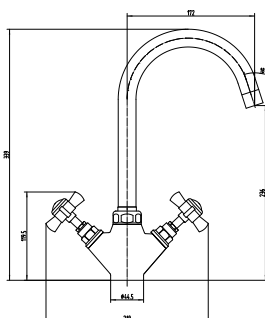

- Core material: Brass
- Chrome
- 1/4 Turn 1/2" ceramic disc valves
- Aerator: Neoperl
- 360° Swivel Spout
- Fitting: Flexible connecting hoses

ST71FK

Keukenmengkraan.
Kitchen sink mixer.

Prijs: €148,-

- Core material: Brass
- Chrome
- Cartridge: Ceramic cartridge
- Aerator: Neoperl
- 360° Swivel spout
- Fitting: Flexible connecting hoses