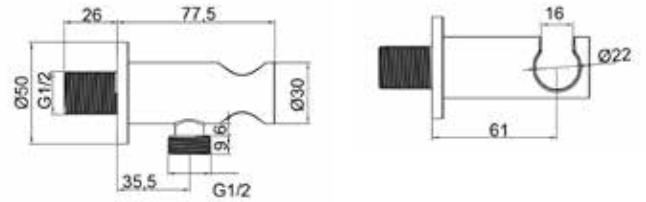

Prijs: €128,-

- Black matt
- Brass wall bracket
- ABS handset
- 1.5m shower hose

ST07WE

Muurhouder voor handset.
Shower handset wall bracket with wall outlet.

Prijs: €39,-

- Core material: Brass
- Adjustable brass handset holder
- Integrated wall elbow
- Chrome