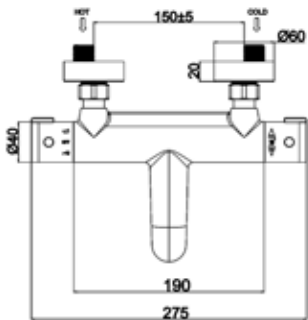

ST20VM

Wandgemonteerde thermostatische badmengkraan.

Wall mounted thermostatic bath shower mixer.

Prijs: €224,-

- -Thermostatic Mixer Valve:
- Core material: Brass
- Thermostatic cartridge
- Integrate diverter ceramic disc flow control valve
- Check valve
- Spout: Neoperl
- -Chrome
- -Fitting: S union connectors