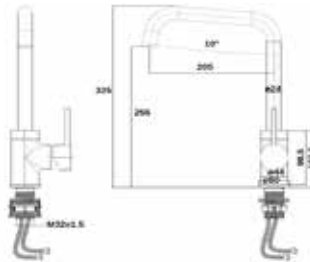

ST78WK

Keukenbrugmengkraan.
Victorian kitchen mixer.

Prijs: €238,-

- -Core material: Brass
- -Chrome
- -1/4 Turn 1/2" ceramic disc valves
- -Aerator: Neoperl
- -360° Swivel Spout
- -Fitting: Flexible connecting hoses