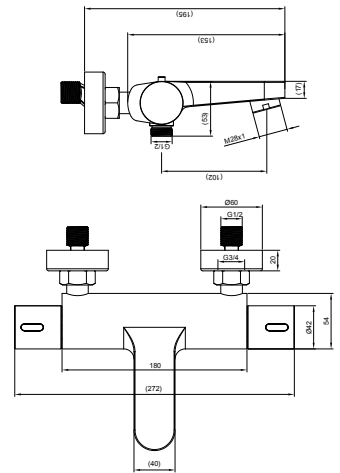

ST20VM

Wandgemonteerde thermostatische badmengkraan.

Wall mounted thermostatic bath shower mixer.

Prijs: €224,-

- -Thermostatic Mixer Valve:
- Core material: Brass
- Thermostatic cartridge
- Integrate diverter ceramic disc flow control valve
- Check valve
- Spout: Neoperl
- -Chrome
- -Fitting: S union connectors