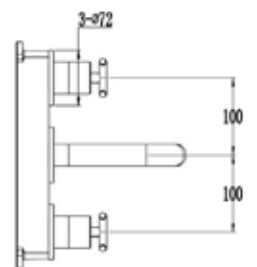

ST14IBE

Ingebouwde wastafelmengkraan.
Wall mounted bath mixer.

Prijs: €272,-

- Core Material: Brass
- Chrome
- Cartridge: 1/4 turn 3/4" ceramic disc valve
- Spout: Neoperl Aerator
- Fitting: EZ-BOX - Inlet G1/2", Outlet G1/2"

ST14IBEBP

Ingebouwde wastafelmengkraan.
Wall mounted bath mixer.

Prijs: €345,-

- Core Material: Brass
- Black matt
- Cartridge: 1/4 turn 3/4" ceramic disc valve
- Spout: Neoperl Aerator
- Fitting: EZ-BOX - Inlet G1/2", Outlet G1/2"