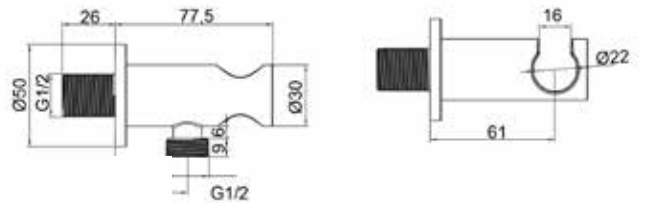

ST07WB

Muurhouder voor handset
Shower handset wall bracket with wall outlet.

Prijs: €46,-

- -Core material: Brass
- -Adjustable brass handset holder
- -Integrated wall elbow
- -Chrome