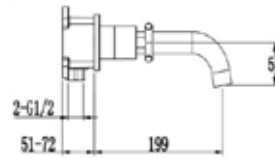

ST14IBE

Ingebouwde wastafelmengkraan.
Wall mounted bath mixer.

Prijs: €272,-

- -Core Material: Brass
- -Chrome
- -Cartridge: 1/4 turn 3/4" ceramic disc valve
- -Spout: Neoperl Aerator
- -Fitting: EZ-BOX - Inlet G1/2", Outlet G1/2"

ST14IBEBP

Ingebouwde wastafelmengkraan.
Wall mounted bath mixer.

Prijs: €345,-

- -Core Material: Brass
- -Black matt
- -Cartridge: 1/4 turn 3/4" ceramic disc valve
- -Spout: Neoperl Aerator
- -Fitting: EZ-BOX - Inlet G1/2", Outlet G1/2"