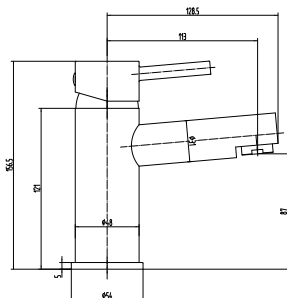

ST88FB

Vrijstaande badmengkraan.
Freestanding bath shower mixer.

Prijs: €499,-

- -Core Material: Brass
- -Chrome
- -Cartridge: Ceramic disc
- -Laminar spout
- -Fitting: 3/4" BSP tail
- -Shower handset: Chrome, ABS
- -Shower hose: PVC, 1.5m

ST08FB

Hoge wastafelmengkraan.
Tall mono basin mixer.

Prijs: €179,-

- -Core Material: Brass
- -Chrome
- -Cartridge: Ceramic disc
- -Aerator spout
- -Fitting: Flexible hose

ST05FB

Wastafelmengkraan.
Mono basin mixer.

Prijs: €129,-

- -Core Material: Brass
- -Chrome
- -Cartridge: Ceramic disc
- -Aerator spout
- -Fitting: Flexible hose