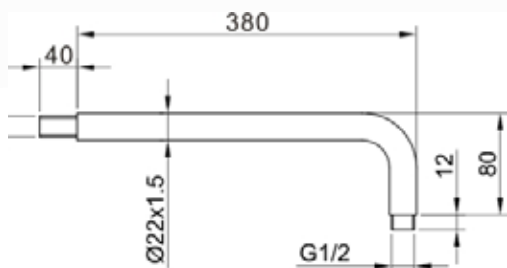

ST06SAK
Mat zwart messing muurarm 380mm.
Matt Black brass wall arm 380mm.

Prijs: €98,-
-Black matt