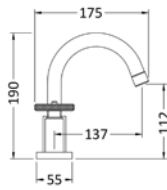

SP0505C
3 Gats Wastafelmengkraan.
Prijs: €548,-