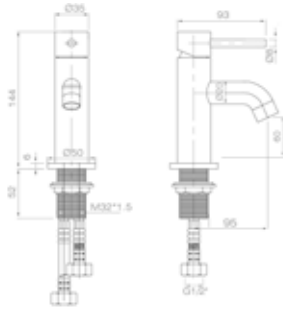

ST07G
Mini wastafelmengkraan.
Mini mono basin mixer.

1. **Prijs: €89,-**
   -Core Material: Brass
   -Chrome
   -Cartridge: WRAS Approved
   -Spout: Neoperl Slim Aerator
   -Fitting: SEDAL Flexible hose