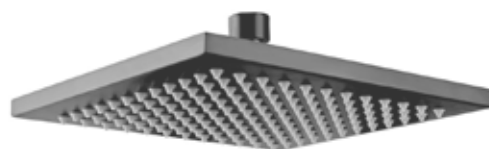

ABS Douche kop 200mm.
ABS Shower head 200mm.

Prijs: €79,-

ST25SHPB

Messing mat zwarte douchekop
250mmx250mm. Brass mat
black plated brass shower head
250mmx250mm.

Prijs: € 198,-

ST31SHP

Messing verchromde
douchekop 200mm.
Brass chrome plated brass
shower head 200mm.