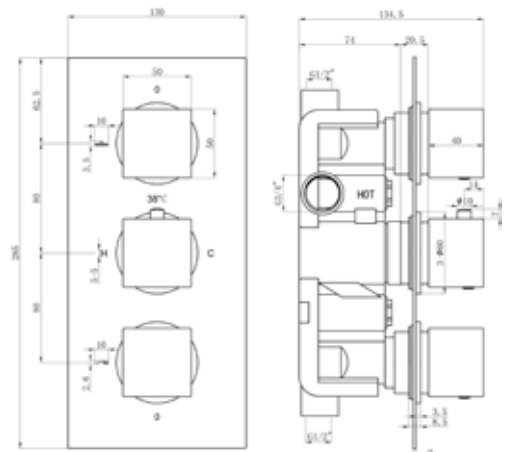

ST10CVP

Dubbele uitlaat ingebouwde
thermostatische mengkraan.
*Two outlet concealed
thermostatic mixer valve.*

Prijs: €375,-

-Thermostatic Mixer Valve:
Thermostatic cartridge
Single point operation
Valve designed for short recess
3/4" connection

-Wall plate:
Brass
Adjustable
Concealed rubber washer
Chrome