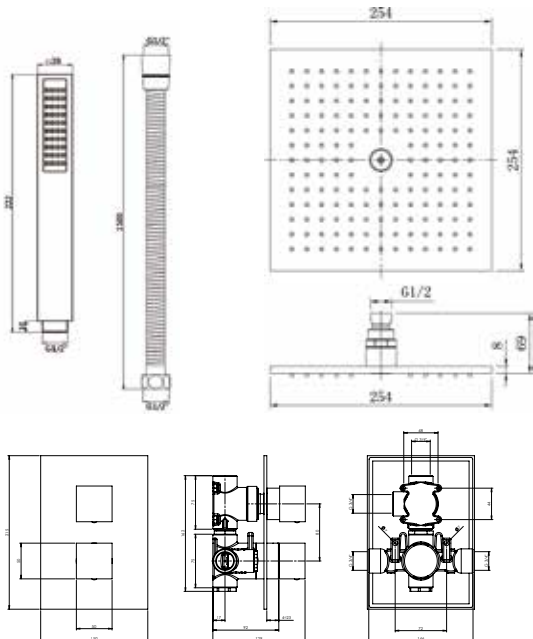

SB Thermo-set 12 Square

Monocomando incasso doccia termostatico con deviatore a 2 vie e scatola d'installazione.

Thermostatic built-in shower with 2 ways.

CP SBTEX 12 CP

Promotion price: €1048,-

BM SBTEX 12 BM

Promotion price: €1598,-