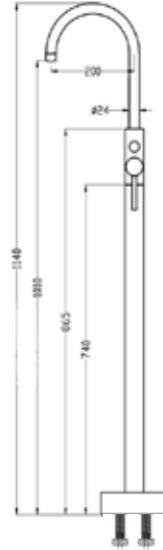

Prijs: €248,-

- Core Material: Brass
- Chrome
- Cartridge: COOL START
- Spout: Neoperl Slim Aerator
- Fitting: SEDAL Flexible hose

ST08MG

wastafelmengkraan.
mono basin mixer.

Prijs: €289,-

- Core Material: Brass
- Chrome
- Cartridge: WRAS Approved
- Spout: Neoperl Slim Aerator
- Fitting: SEDAL Flexible hose

ST88FB

Vrijstaande badmengkraan.
Freestanding bath shower mixer.

Prijs: €499,-

- Core Material: Brass
- Chrome
- Cartridge: Ceramic disc
- Laminar spout
- Fitting: 3/4" BSP tail
- Shower handset: Chrome, ABS
- Shower hose: PVC, 1.5m