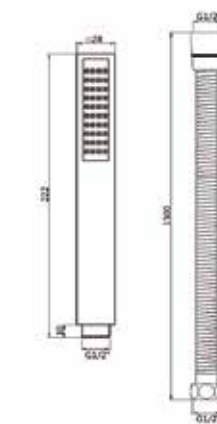

Prijs: €99,-

- Chrome
- Brass wall bracket
- ABS handset
- 1.5m shower hose

ST04WEK

Handset voor wandmontage.
Shower handset wall bracket.

Prijs: €128,-

- Black matt
- Brass wall bracket
- ABS handset
- 1.5m shower hose