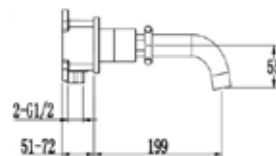

ST05IB

Wastafelmengkraan.
Mono basin mixer.

Prijs: €189,-

- -Core Material: Brass
- -Chrome
- -Cartridge: Ceramic disc valve
- -Spout: Neoperl
- -Fitting: SEDAL Flexible hose

ST14IBE

Ingebouwde wastafelmengkraan.
Wall mounted bath mixer.

Prijs: €272,-

- -Core Material: Brass
- -Chrome
- -Cartridge: 1/4 turn 3/4" ceramic disc valve
- -Spout: Neoperl Aerator
- -Fitting: EZ-BOX - Inlet G1/2", Outlet G1/2"

ST14IBEBP

Ingebouwde wastafelmengkraan.
Wall mounted bath mixer.

Prijs: €345,-

- -Core Material: Brass
- -Black matt
- -Cartridge: 1/4 turn 3/4" ceramic disc valve
- -Spout: Neoperl Aerator
- -Fitting: EZ-BOX - Inlet G1/2", Outlet G1/2"