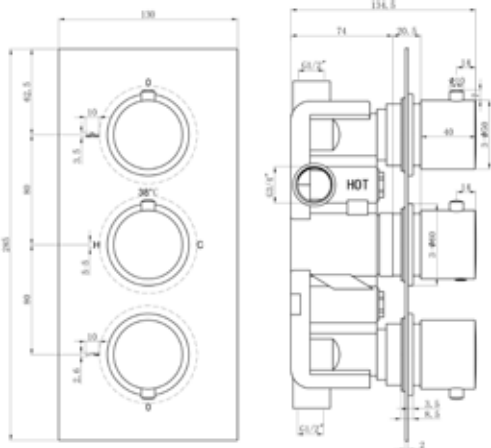

ST10CVPK

Dubbele uitlaat ingebouwde
thermostatische mengkraan.
*Two outlet concealed
thermostatic mixer valve.*

Prijs: €485,-

-Thermostatic Mixer Valve:
Thermostatic cartridge
Single point operation
Valve designed for short recess
3/4" connection

-Wall plate:
Brass
Adjustable
Concealed rubber washer
Black matt