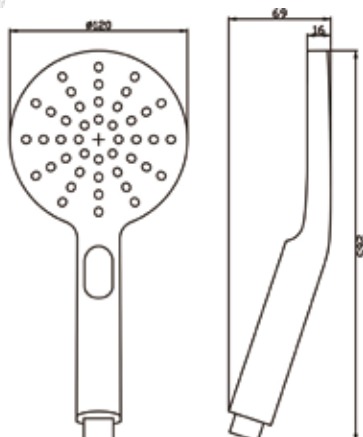

ST78HG
Messing handdouche.
Brass hand shower.

Prijs: €58,-

ST61SH
1.5m Doucheslang.
1.5m PVC Shower hose.

Prijs: €21,-

ST61SHB
1.5m Doucheslang.
1.5m PVC Shower hose.

Prijs: €29,-
-Black matt

ST75HG
Messing handdouche.
Brass hand shower.

Prijs: €58,-

SH61

ST65SH
WRAS 1.5m Doucheslang.
WRAS 1.5m Shower hose.

Prijs: €21,-

ST80HG
ABS 3-mode select.
ABS 3-mode selec technology.

Prijs: €58,-

DOUCHE ACCESSORIES

ST05SA
Messing muurarm 380mm.
Brass wall arm 380mm.