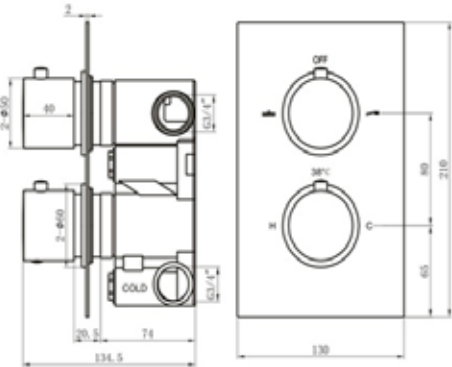

THERMOSTATEN INBOUW

ST03CVPK

Dubbele uitlaat ingebouwde
thermostatische mengkraan.
*Two outlet concealed
thermostatic mixer valve.*

Prijs: €422,-

-Thermostatic Mixer Valve:
Thermostatic cartridge
Single point operation
Valve designed for short recess
3/4" connection

-Wall plate:
Brass
Adjustable
Concealed rubber washer
Black matt