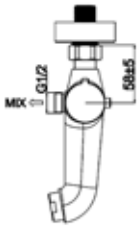

ST40VM

Thermostatische badmengkraan.

Deck mounted thermostatic bath shower mixer.

Prijs: €248,-

- -Thermostatic Mixer Valve:
- Core material: Brass
- Thermostatic cartridge
- Integrate diverter ceramic disc flow control valve
- Check valve
- Spout: Neoperl
- -Chrome
- -Fitting: 3/4" BSP deck mounted pillars