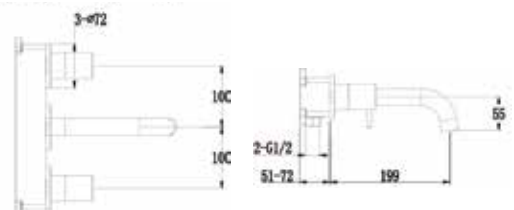

1. **Prijs: €89,-**
   -Core Material: Brass
   -Chrome
   -Cartridge: WRAS Approved
   -Spout: Neoperl Slim Aerator
   -Fitting: SEDAL Flexible hose

1. **Prijs: €229,-**
   -Core Material: Brass
   -Chrome
   -Cartridge: WRAS Approved
   -Spout: Neoperl Adjustable Slim Aerator
   -Fitting: EZ-BOX - Inlet G1/2", Outlet G1/2"

1. **Prijs: €129,-**
   -Core Material: Brass
   -Chrome
   -Cartridge: COOL START
   -Spout: Neoperl Slim Aerator
   -Fitting: SEDAL Flexible hose

1. **Prijs: €249,-**
   -Core Material: Brass
   -Chrome
   -Cartridge: 1/4 turn 3/4" ceramic disc valve
   -Spout: Neoperl Aerator
   -Fitting: EZ-BOX - Inlet G1/2", Outlet G1/2"

1. **Prijs: €159,-**
   -Core Material: Brass
   -Chrome
   -Cartridge: COOL START
   -Spout: Neoperl Slim Aerator
   -Fitting: SEDAL Flexible hose