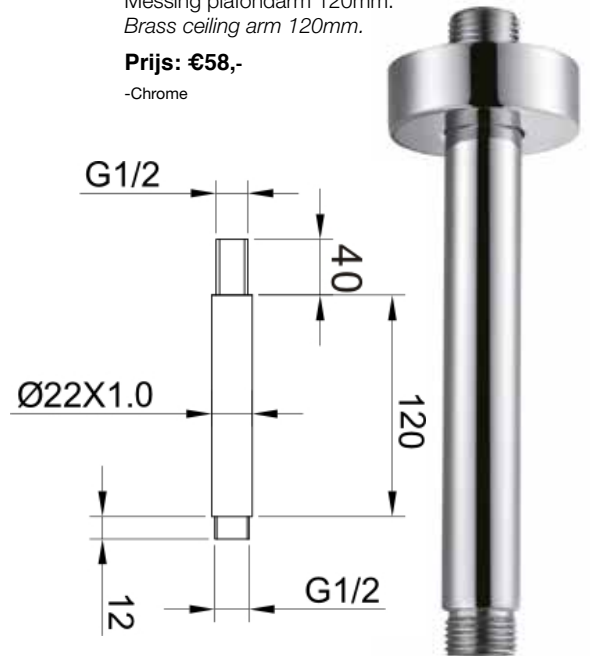

ST03SA
Messing plafondarm 120mm.
Brass ceiling arm 120mm.

Prijs: €58,-
-Chrome

Prijs: €50,-
-Chrome