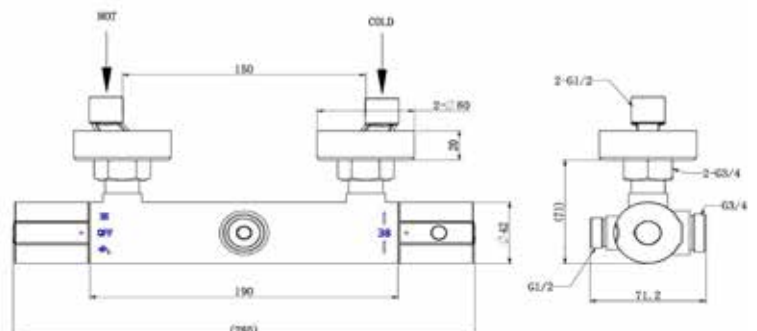

ST104SHK

Thermostatisch opbouw doucheset.
Thermostatic shower mixer system.

Prijs: €438,-

- -Thermostatic Mixer:
- Core material: Brass
- Cartridge: Thermostatic
- Integrate diverter ceramic disc valve
- -Stainless steel adjustable riser rail
- -200mm, SS304, Aeratorinduction Thin Head
- -Handset: Select 3 mode, Chrome, ABS
- -Handset holder: ABS
- -Hose: Chrome PVC, 1.5m
- -Fitting: S union

ST107VM

Thermostatisch opbouw doucheset.
Thermostatic shower mixer system.

Prijs: €278,-

- -Thermostatic Mixer:
- Core material: Brass
- Cool touch technology
- -Riser Rail:
- Core material: Stainless steel
- Telescopic adjustable height riser rail
- -Chrome
- -Shower head: Chrome, 200mm, ABS
- -Shower handset: Chrome, ABS, 3 mode
- -Shower hose: 1.5m, Stainless steel
- -Fitting: S-unions

ST14VM

Thermostatisch douchemengkraan.
Thermostatic shower mixer.

Prijs: €238,-

- -Core Material: Brass
- -Chrome
- -Cartridge: Triduo thermostatic
- -Ceramic disc valve
- -Chrome finish
- -Fitting: S union connectors