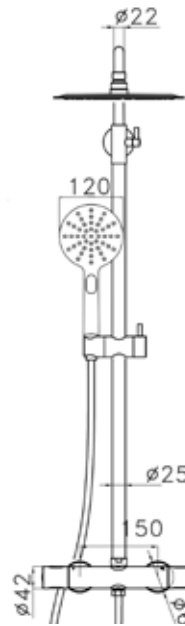

VIKTOR

ST15VMK

COOL TOUCH

Thermostatisch opbouw doucheset.
Thermostatic shower mixer system.

Prijs: €698,-

- Thermostatic Mixer:
- Core material: Brass
- Cartridge: Thermostatic
- Integrate diverter ceramic disc valve
- Cool touch technology
- Stainless steel adjustable riser rail
- 250mm, SS304, Aeratorinduction Thin Head
- Handset: Select 3 mode, Chrome, ABS
- Handset holder: Brass
- Hose: Chrome PVC, 1.5m
- Fitting: S union