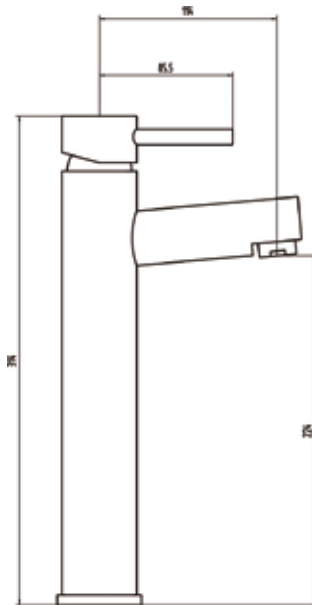

ST88FB

Vrijstaande badmengkraan.
Freestanding bath shower mixer.

Prijs: €499,-

- Core Material: Brass
- Chrome
- Cartridge: Ceramic disc
- Laminar spout
- Fitting: 3/4" BSP tail
- Shower handset: Chrome, ABS
- Shower hose: PVC, 1.5m