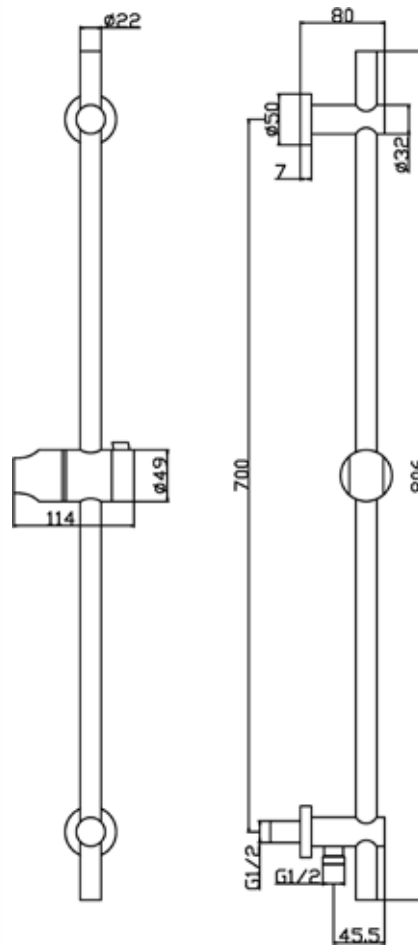

-Wall plate:
Brass
Adjustable
Concealed rubber washer
Chrome

DOUCHE ACCESSORIES

ST04SR

Glijstang set.

Shower slider rail kit.

Prijs: €138,-

- Rail: Stainless steel
- Handset holder: ABS
- Shower handset: ABS, 3 mode
- Shower hose: PVC, 1.5m
- Chrome