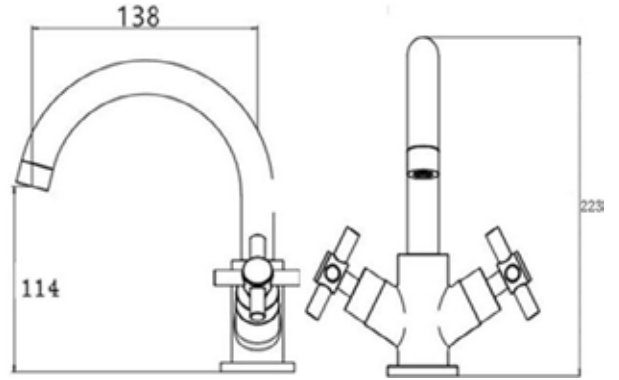

Prijs: €129,-

- Core Material: Brass
- Chrome
- Cartridge: Ceramic disc
- Aerator spout
- Fitting: Flexible hose

ST05IB

Wastafelmengkraan.
Mono basin mixer.

Prijs: €189,-

- Core Material: Brass
- Chrome
- Cartridge: Ceramic disc valve
- Spout: Neoperl
- Fitting: SEDAL Flexible hose