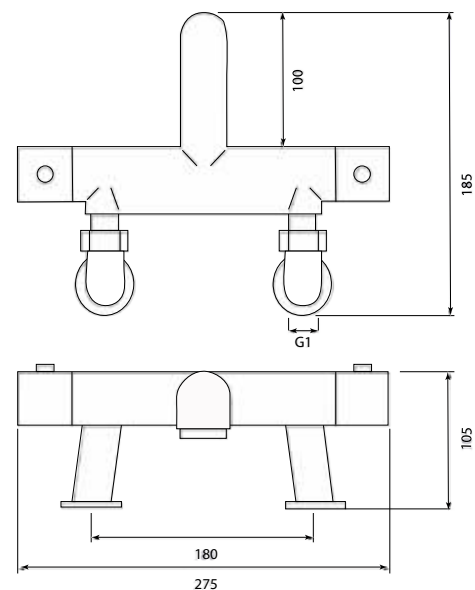

ST40VM

Thermostatische badmengkraan.

Deck mounted thermostatic bath shower mixer.

Prijs: €248,-

- -Thermostatic Mixer Valve:
- Core material: Brass
- Thermostatic cartridge
- Integrate diverter ceramic disc flow control valve
- Check valve
- Spout: Neoperl
- -Chrome
- -Fitting: 3/4" BSP deck mounted pillars