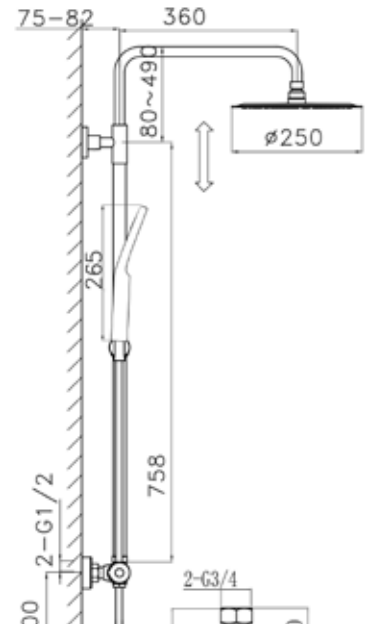

VIKTOR

ST15VMK

COOL TOUCH

Thermostatisch opbouw doucheset.
Thermostatic shower mixer system.

Prijs: €698,-

- Thermostatic Mixer:
- Core material: Brass
- Cartridge: Thermostatic
- Integrate diverter ceramic disc valve
- Cool touch technology
- Stainless steel adjustable riser rail
- 250mm, SS304, Aeratorinduction Thin Head
- Handset: Select 3 mode, Chrome, ABS
- Handset holder: Brass
- Hose: Chrome PVC, 1.5m
- Fitting: S union