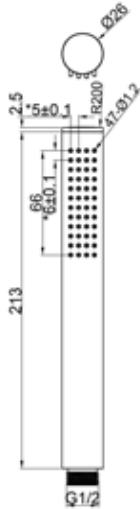

ST78HG
Messing handdouche.
Brass hand shower.

ST75HG
Messing handdouche.
Brass hand shower.

Prijs: €58,-

Prijs: €21,-

Prijs: €29,-
-Black matt