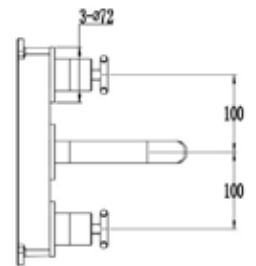

ST14IBE

Ingebouwde wastafelmengkraan.
Wall mounted bath mixer.

Prijs: €272,-

- -Core Material: Brass
- -Chrome
- -Cartridge: 1/4 turn 3/4" ceramic disc valve
- -Spout: Neoperl Aerator
- -Fitting: EZ-BOX - Inlet G1/2", Outlet G1/2"

ST14IBEBP

Ingebouwde wastafelmengkraan.
Wall mounted bath mixer.

Prijs: €345,-

- -Core Material: Brass
- -Black matt
- -Cartridge: 1/4 turn 3/4" ceramic disc valve
- -Spout: Neoperl Aerator
- -Fitting: EZ-BOX - Inlet G1/2", Outlet G1/2"