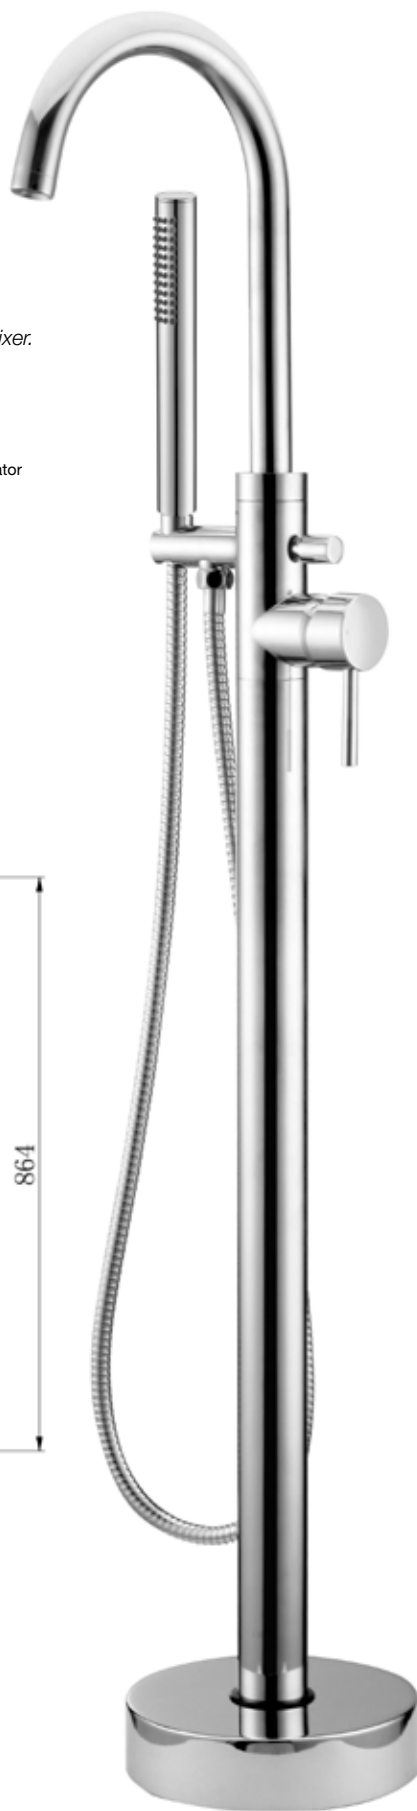

ST88GK

Vrijstaande badmengkraan.
Freestanding bath shower mixer.

Prijs: €798,-

- Core Material: Brass
- Black matt
- Cartridge: WRAS Approved
- Spout: Neoperl Adjustable Slim Aerator
- Fitting: EZ-BOX - G3/4"
- Shower handset: Chrome, ABS
- Shower hose: PVC, 1.5m

ST88GE

Vrijstaande badmengkraan.
Freestanding bath shower mixer.

Prijs: €698,-

- Core Material: Brass
- Chrome
- Cartridge: WRAS Approved
- Spout: Neoperl Adjustable Slim Aerator
- Fitting: EZ-BOX - G3/4"
- Shower handset: Chrome, ABS
- Shower hose: PVC, 1.5m