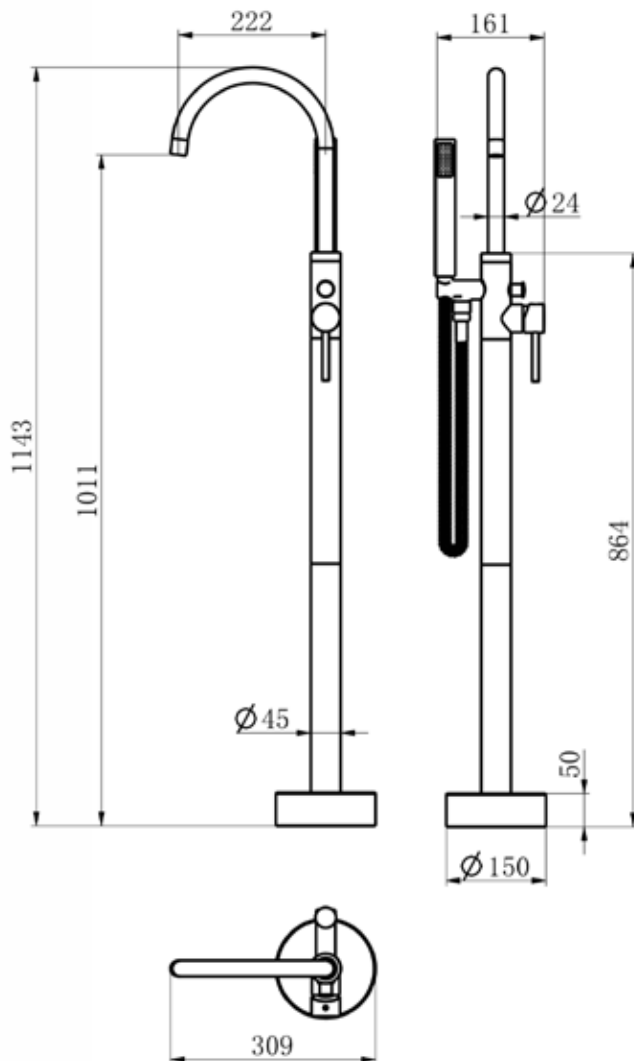

ST88GK

Vrijstaande badmengkraan.
Freestanding bath shower mixer.

Prijs: €798,-

- Core Material: Brass
- Black matt
- Cartridge: WRAS Approved
- Spout: Neoperl Adjustable Slim Aerator
- Fitting: EZ-BOX - G3/4"
- Shower handset: Chrome, ABS
- Shower hose: PVC, 1.5m

ST88GE

Vrijstaande badmengkraan.
Freestanding bath shower mixer.

Prijs: €698,-

- Core Material: Brass
- Chrome
- Cartridge: WRAS Approved
- Spout: Neoperl Adjustable Slim Aerator
- Fitting: EZ-BOX - G3/4"
- Shower handset: Chrome, ABS
- Shower hose: PVC, 1.5m