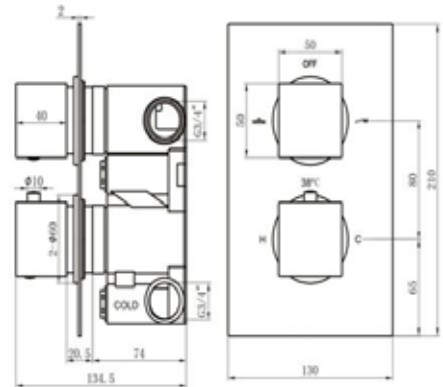

ST03CVP

Dubbele uitlaat ingebouwde
thermostatische mengkraan.
*Two outlet concealed
thermostatic mixer valve.*

Prijs: €325,-

-Thermostatic Mixer Valve:
Thermostatic cartridge
Single point operation
Valve designed for short recess
3/4" connection

-Wall plate:
Brass
Adjustable
Concealed rubber washer
Chrome