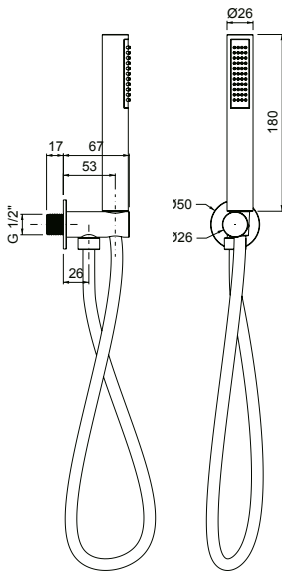

Prijs: €69,-
-Black matt

ST06SAK
Mat zwart messing muurarm 380mm.
Matt Black brass wall arm 380mm.

Prijs: €98,-
-Black matt

DOUCHE ACCESSORIES

ST12WBK

Handset voor wandmontage.
Shower handset wall bracket.

Prijs: €128,-

- Black matt
- Brass wall bracket
- ABS handset
- 1.5m shower hose

ST07WE

Muurhouder voor handset.
Shower handset wall bracket with wall outlet.

Prijs: €39,-

- Core material: Brass
- Adjustable brass handset holder
- Integrated wall elbow
- Chrome