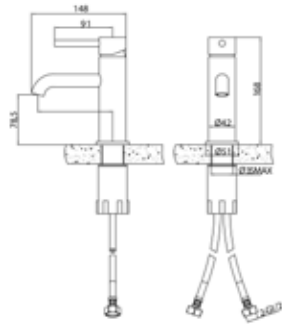

ST05G
Wastafelmengkraan met koude start.
Cold start basin mono mixer.

1. **Prijs: €129,-**
   -Core Material: Brass
   -Chrome
   -Cartridge: COOL START
   -Spout: Neoperl Slim Aerator
   -Fitting: SEDAL Flexible hose