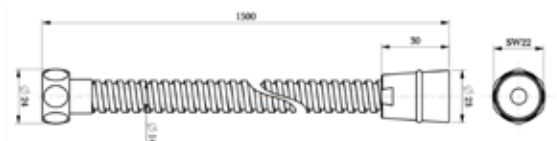

Prijs: €58,-

SH61

ST65SH
WRAS 1.5m Doucheslang.
WRAS 1.5m Shower hose.

Prijs: €21,-

ST80HG
ABS 3-mode select.
ABS 3-mode selec technology.

Prijs: €58,-

DOUCHE ACCESSORIES

ST05SA
Messing muurarm 380mm.
Brass wall arm 380mm.