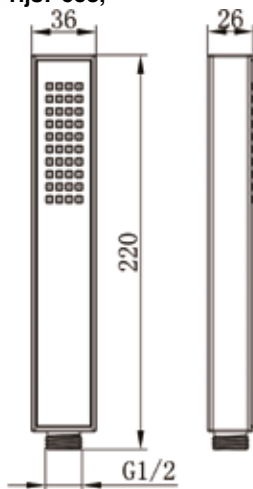

Prijs: €58,-

SH61