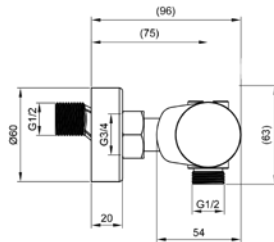

ST107VM

Thermostatisch opbouw doucheset.
Thermostatic shower mixer system.

Prijs: €278,-

- -Thermostatic Mixer:
- Core material: Brass
- Cool touch technology
- -Riser Rail:
- Core material: Stainless steel
- Telescopic adjustable height riser rail
- -Chrome
- -Shower head: Chrome, 200mm, ABS
- -Shower handset: Chrome, ABS, 3 mode
- -Shower hose: 1.5m, Stainless steel
- -Fitting: S-unions