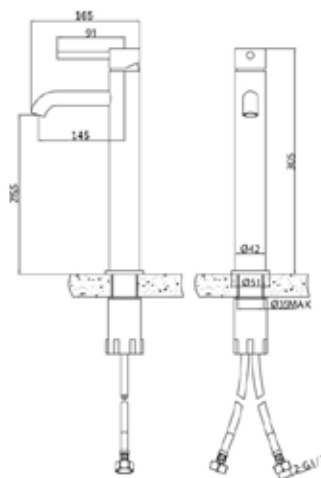

ST08G
Hoge wastafelmengkraan met koude start.
Cold start tall basin mono mixer.

1. **Prijs: €159,-**
   -Core Material: Brass
   -Chrome
   -Cartridge: COOL START
   -Spout: Neoperl Slim Aerator
   -Fitting: SEDAL Flexible hose