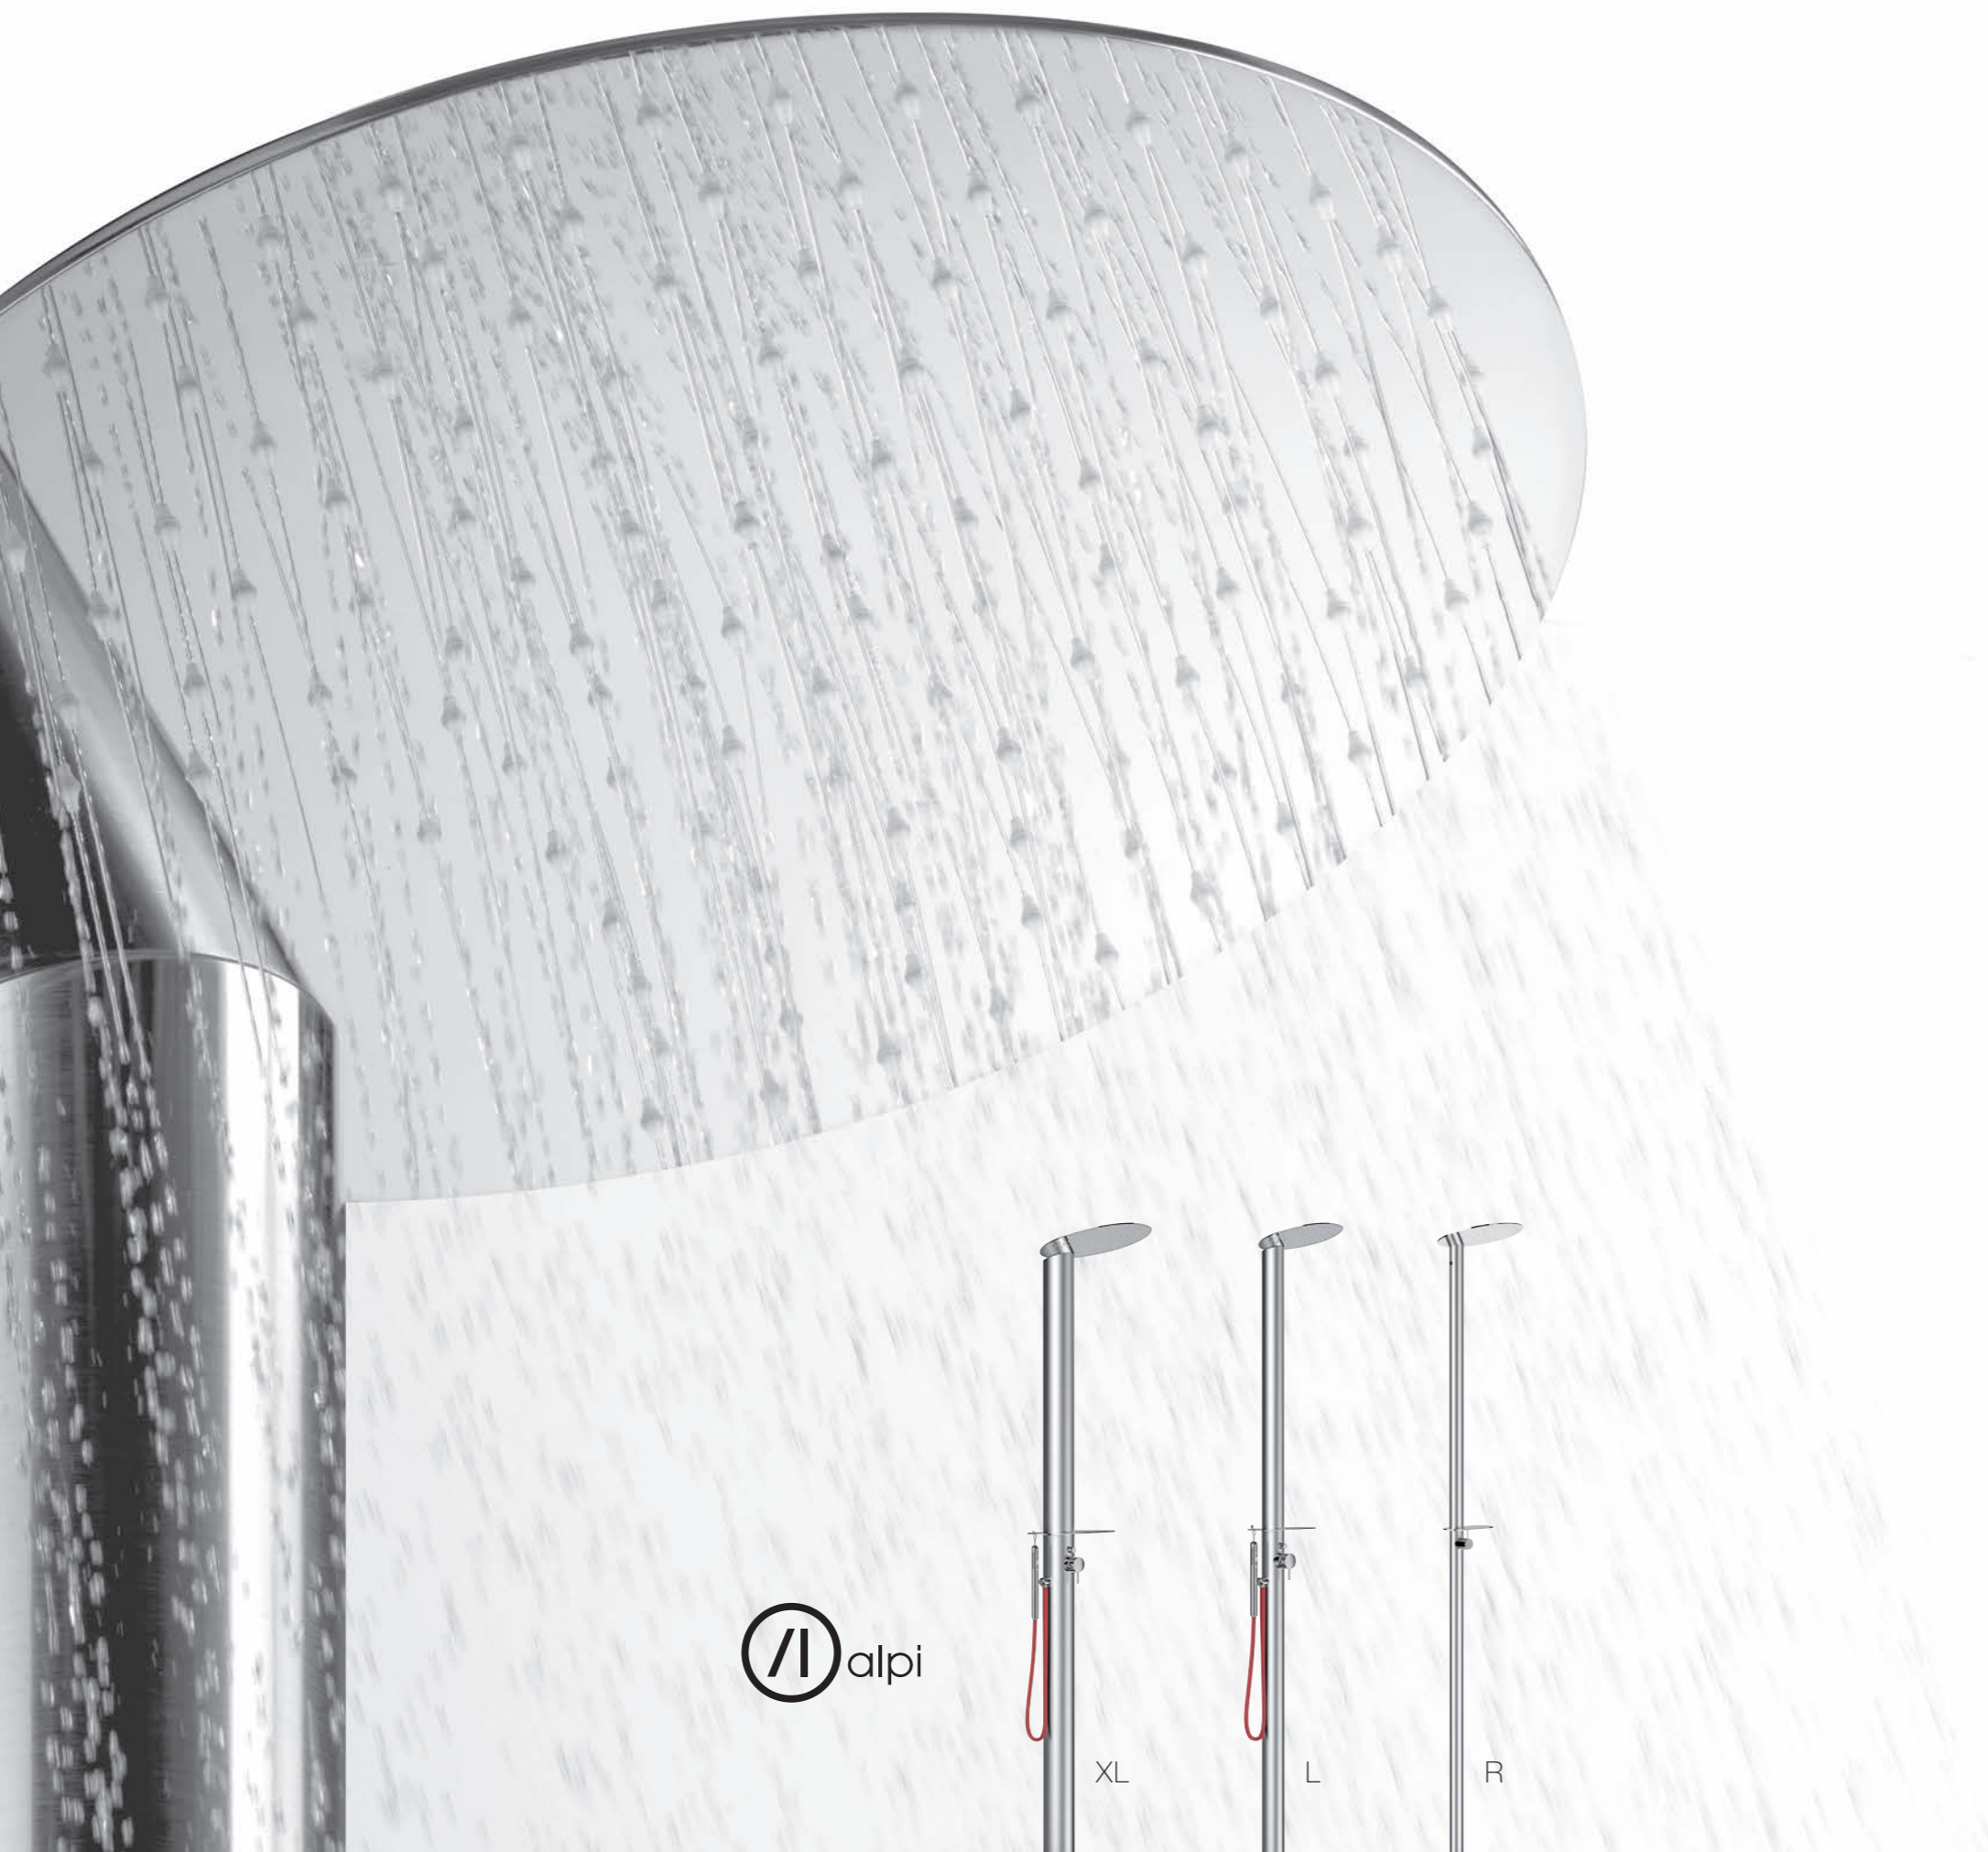

alpi

santa

odo fioravanti design studio

XL

L

R

indoor - outdoor

santa